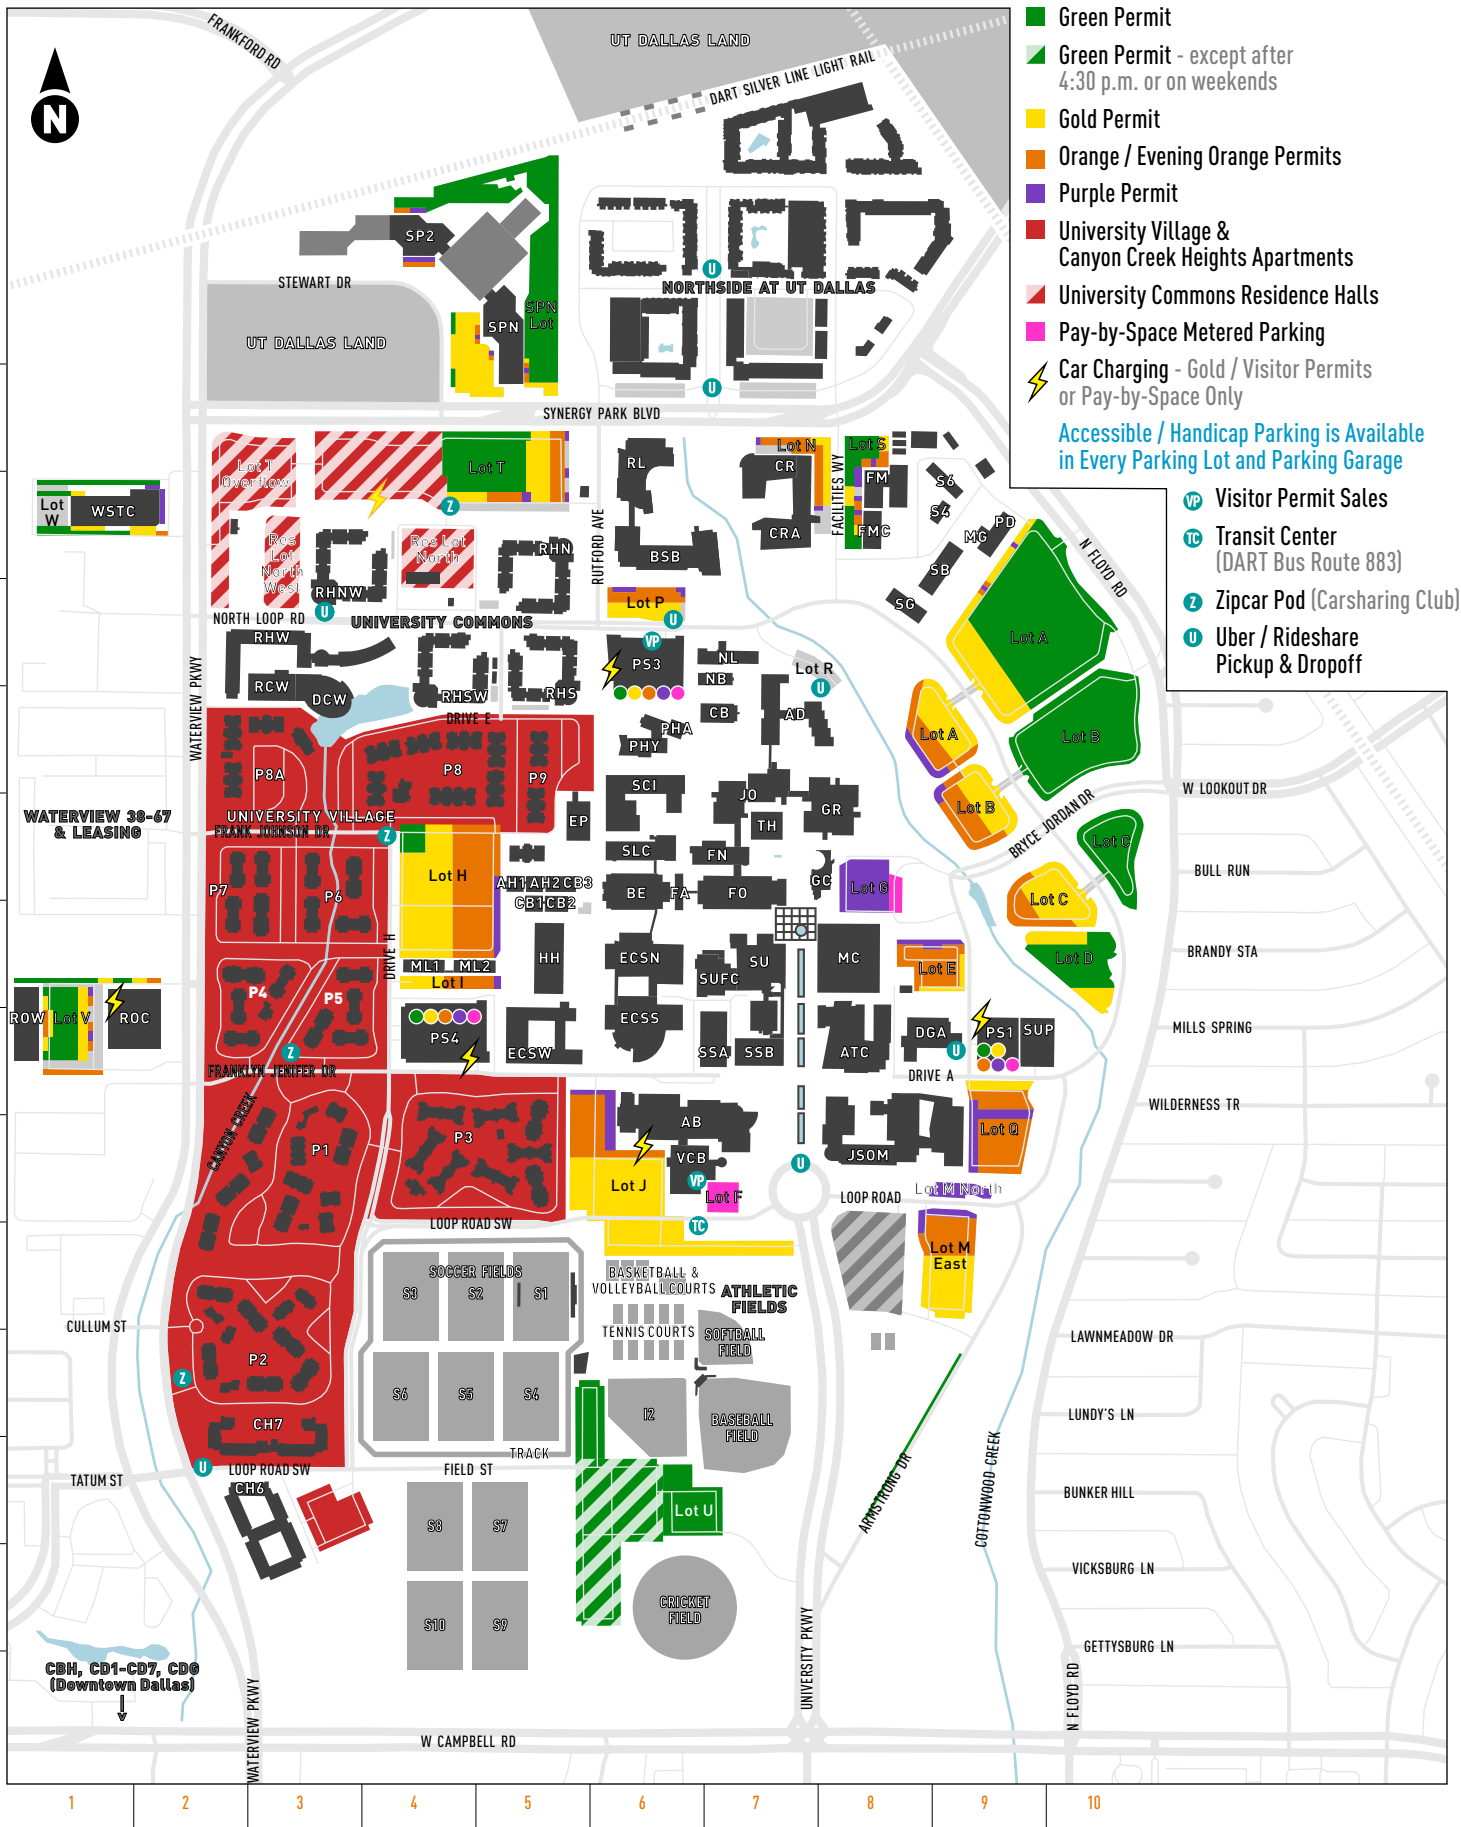

## Parking & Transportation · Parking Map · Main Campus

utdallas.edu / services / transit / park · park@utdallas.edu · 972.883.2344 · PS3 1.200

- Green Permit
  - Green Permit - except after 4:30 p.m. or on weekends
  - Gold Permit
  - Orange / Evening Orange Permits
  - Purple Permit
  - University Village & Canyon Creek Heights Apartments
  - University Commons Residence Halls
  - Pay-by-Space Metered Parking
  - ⚡ Car Charging - Gold / Visitor Permits or Pay-by-Space Only
- Accessible / Handicap Parking is Available in Every Parking Lot and Parking Garage
- Ⓜ Visitor Permit Sales
  - Ⓜ Transit Center (DART Bus Route 883)
  - Ⓜ Zipcar Pod (Carsharing Club)
  - Ⓜ Uber / Rideshare Pickup & Dropoff

A  
B  
C  
D  
E  
F  
G  
H  
I  
J  
K  
L  
M  
N

1 2 3 4 5 6 7 8 9 10

CBH, CD1-CD7, CD8 (Downtown Dallas)

WATERVIEW 38-67 & LEASING

ROW Lot V ROC

STEWART DR  
UT DALLAS LAND

Lot T  
Lot S  
Lot R  
Lot Q  
Lot P  
Lot O  
Lot N  
Lot M  
Lot L  
Lot K  
Lot J  
Lot I  
Lot H  
Lot G  
Lot F  
Lot E  
Lot D  
Lot C  
Lot B  
Lot A

UNIVERSITY VILLAGE  
FRANK JENKINS DR  
P8A P8 P9  
P7 P6  
P5  
P4  
P3  
P2  
CH7  
CH6

FRANKLIN TENNEY DR  
CANNON CREEK

SOCCER FIELDS  
S3 S2 S1  
S6 S5 S4  
S8 S7  
S10 S9

BASKETBALL & VOLLEYBALL COURTS  
TENNIS COURTS  
SOFTBALL FIELD  
ATHLETIC FIELDS